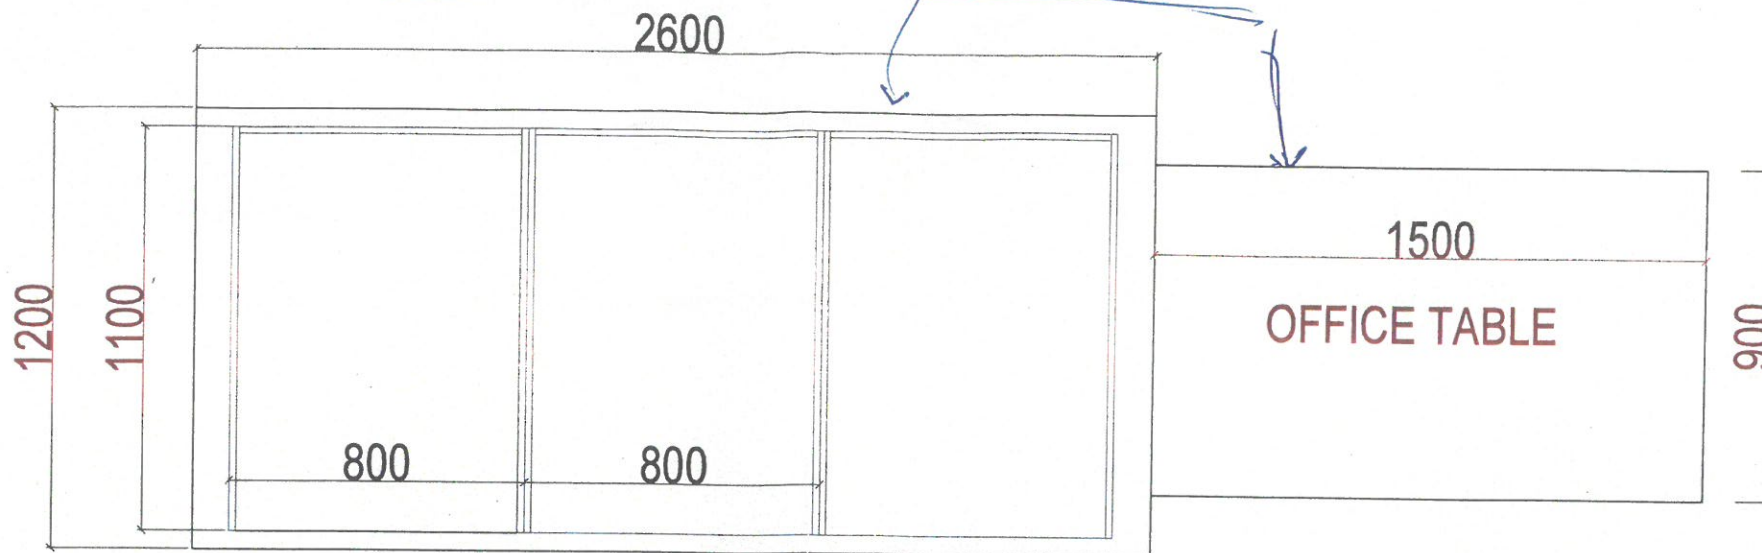

CABINET FINISH
F900
METALLIC INOX

TOP VIEW-HALL ISLAND