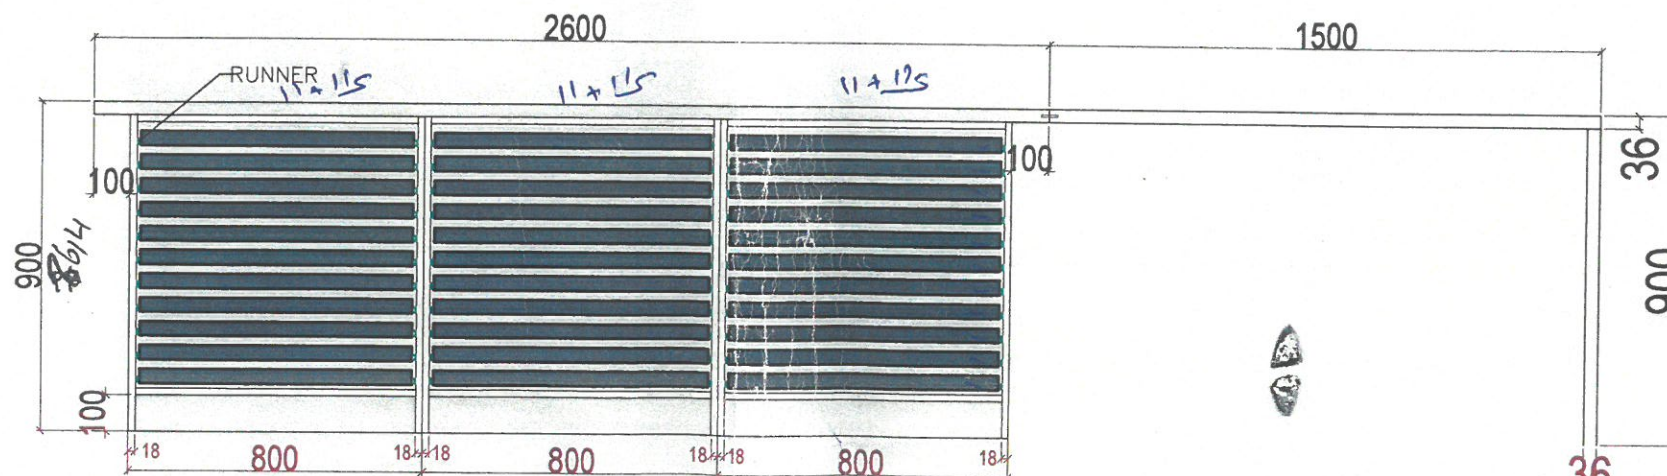

FRONT VIEW-HALL ISLAND 7614

FRONT VIEW-OFFICE TABLE

www.wood-styles.com

Nigeria, Lagos +234 80 9037 9888
Email: info@wood-styles.com

Project
EGGER SHOWROOM
NG-Lagos-V/ISLAND

Owner

LEGEND

17/10/2024
17/10/2024
28/10/2024

For Approval

Project No. : ##-###-###
Scale : A3 = ###
Drawn by : P.lbe
Checked : Samir Barder
Cad File : CAD File

Sheet title
FRONT VIEW
Shop Drawing
HALL ISLAND

Dwg No. WS-DS-SD-EG-003 No. 1